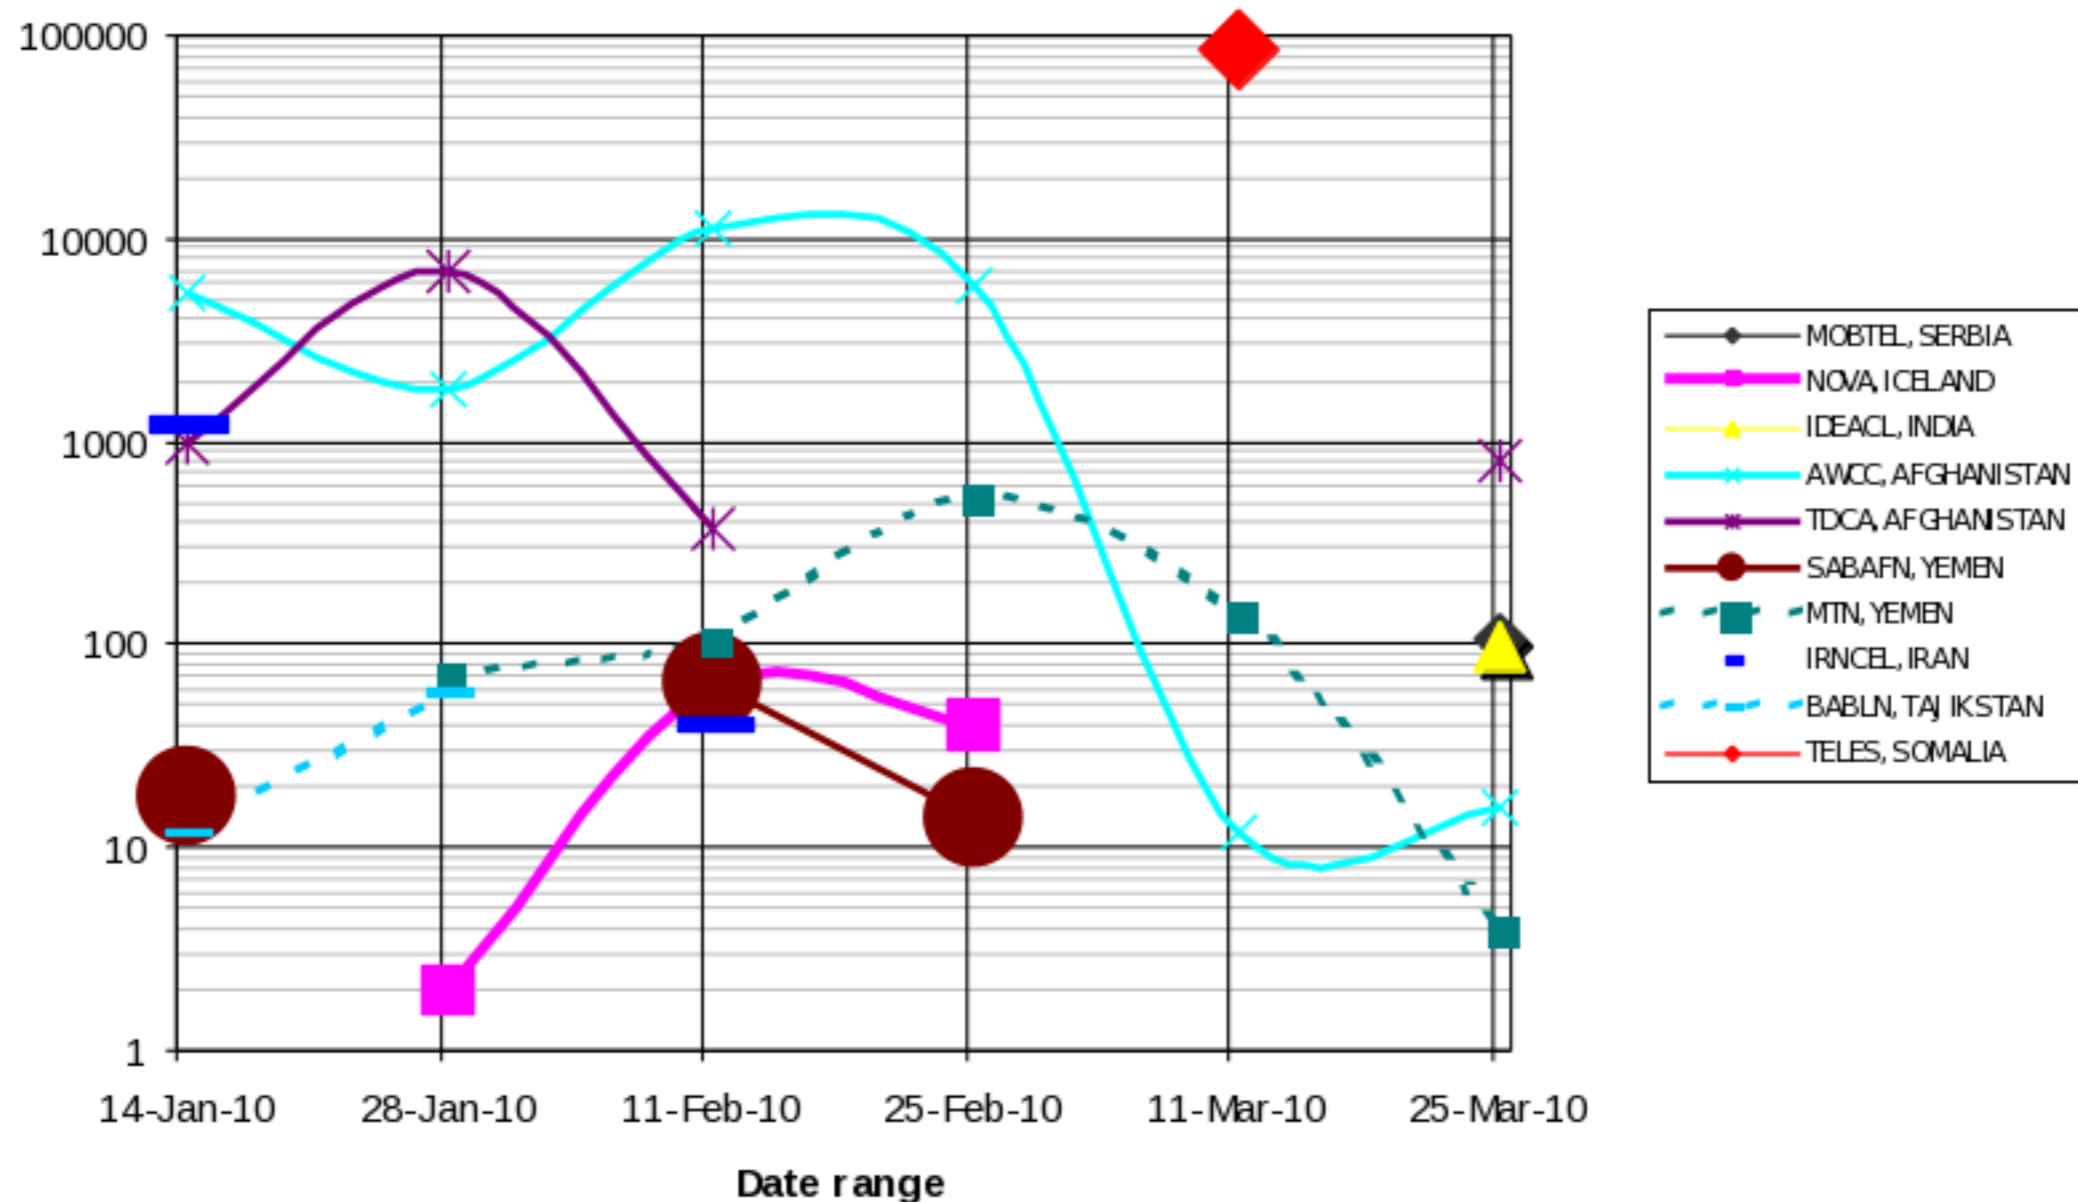

TOP SECRET STRAP 1

IMSIs Identified with Ki data for Network Providers

CCNE "We penetrate targets' defences."

This information is exempt from disclosure under the Freedom of Information Act 2000 and may be subject to exemption under other UK information legislation. Refer disclosure requests to GCHQ on (non-sec) or email