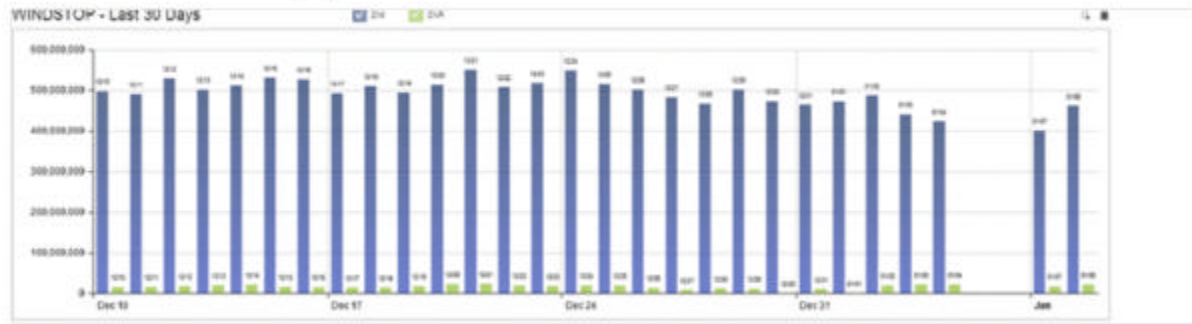

One month, hundreds of millions of records collected

1 Page - Contributed by Matt DeLong, Washington Post - Nov 04, 2013

DNR vs. DNI (p. 1)

How much data is collected? (p. 1)